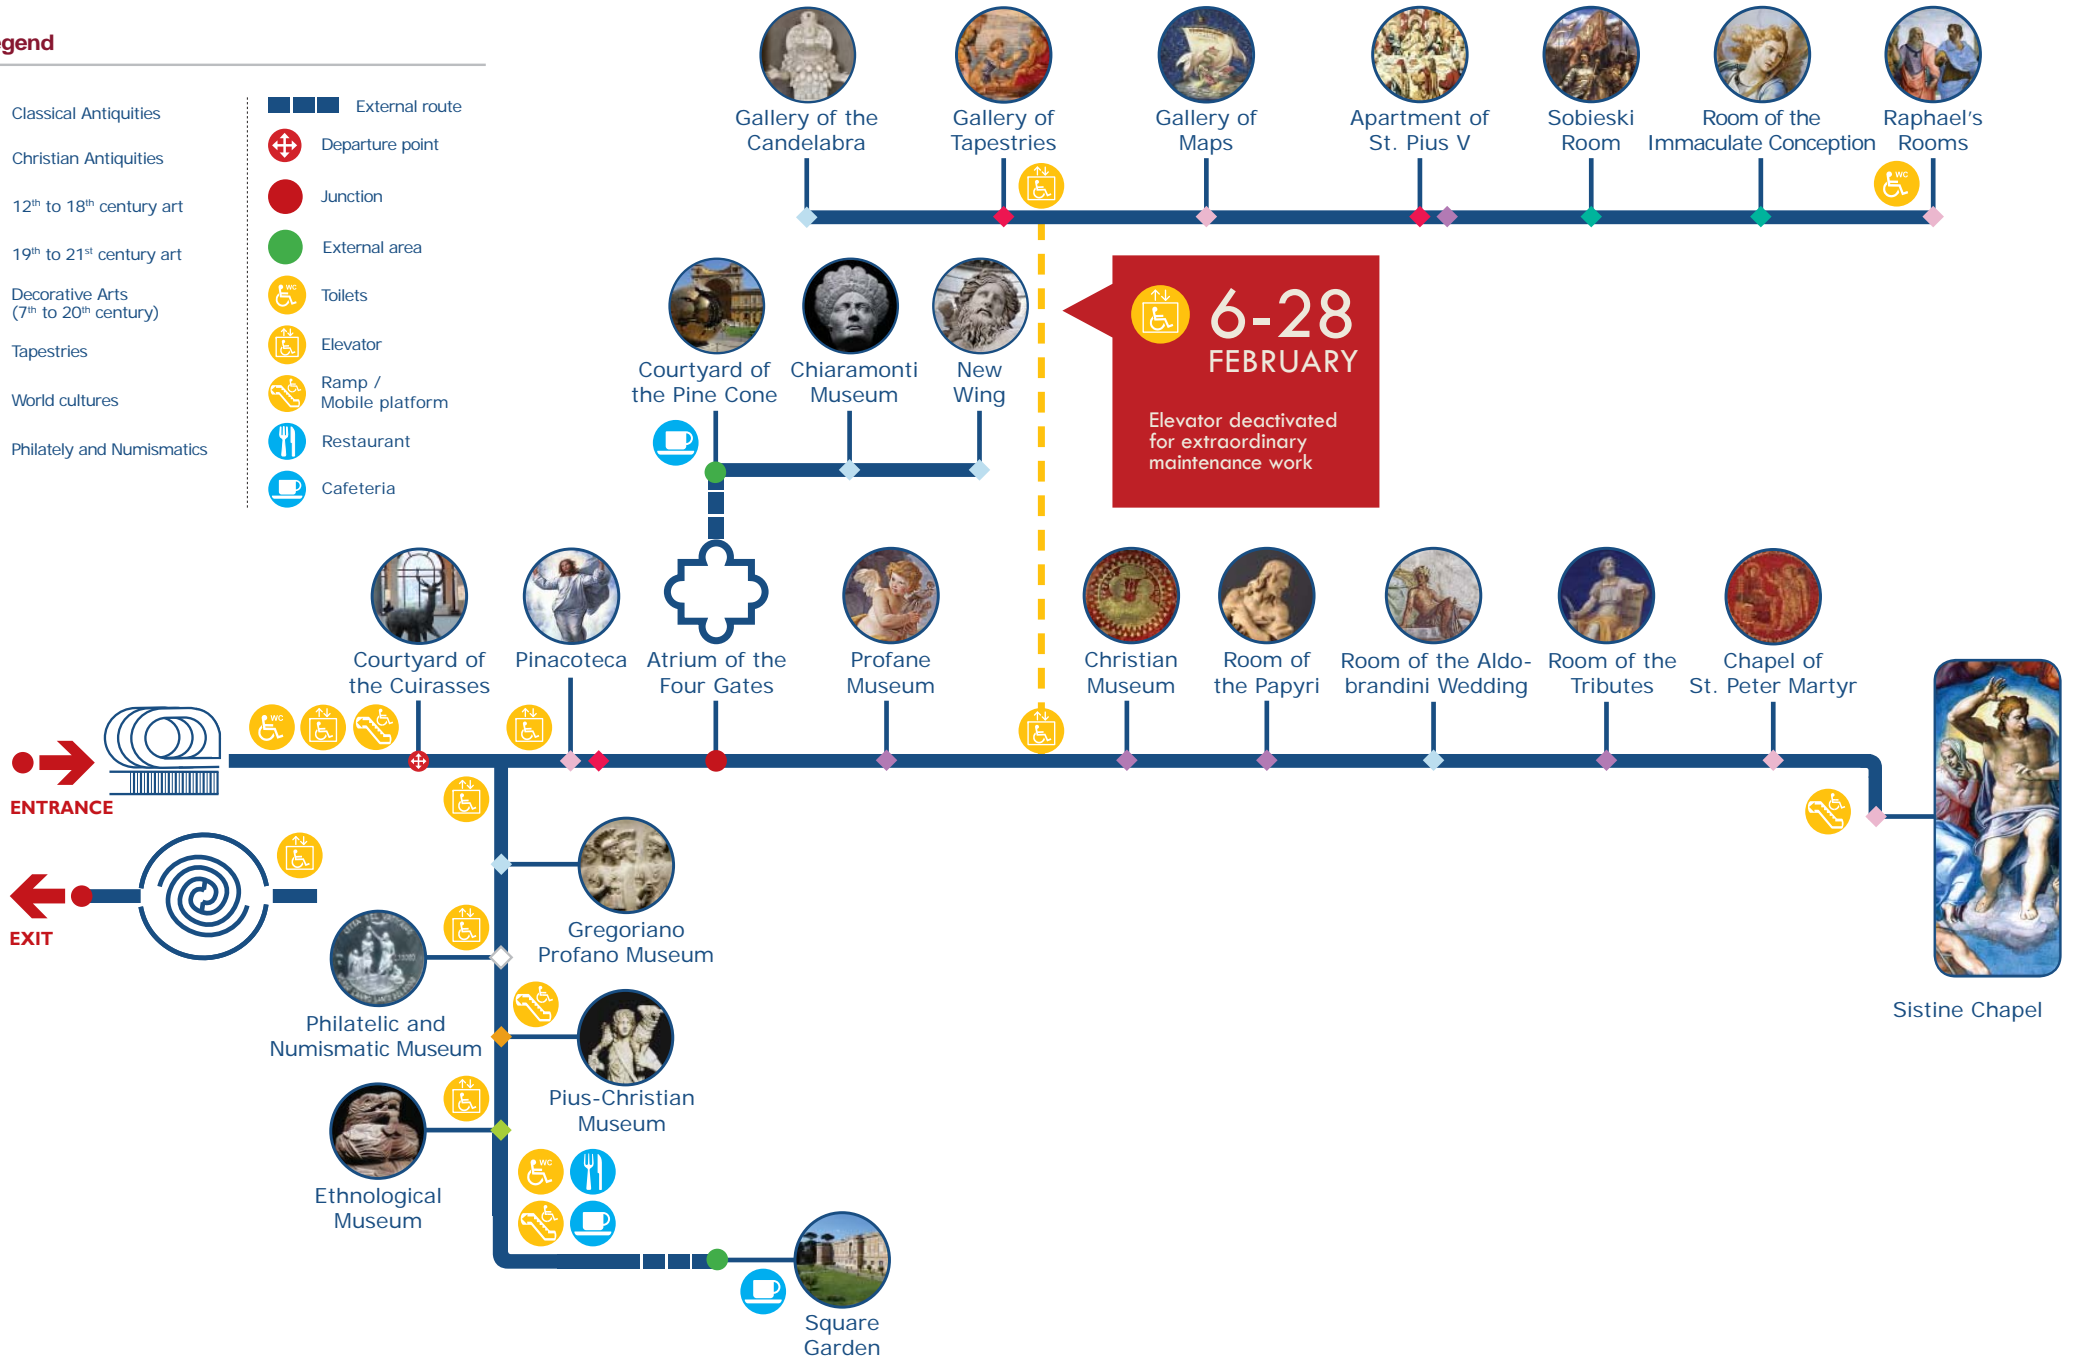

ACCESSIBLE AREAS

Legend

-  Classical Antiquities
-  Christian Antiquities
-  12th to 18th century art
-  19th to 21st century art
-  Decorative Arts (7th to 20th century)
-  Tapestries
-  World cultures
-  Philately and Numismatics
-  External route
-  Departure point
-  Junction
-  External area
-  Toilets
-  Elevator
-  Ramp / Mobile platform
-  Restaurant
-  Cafeteria

Sistine Chapel